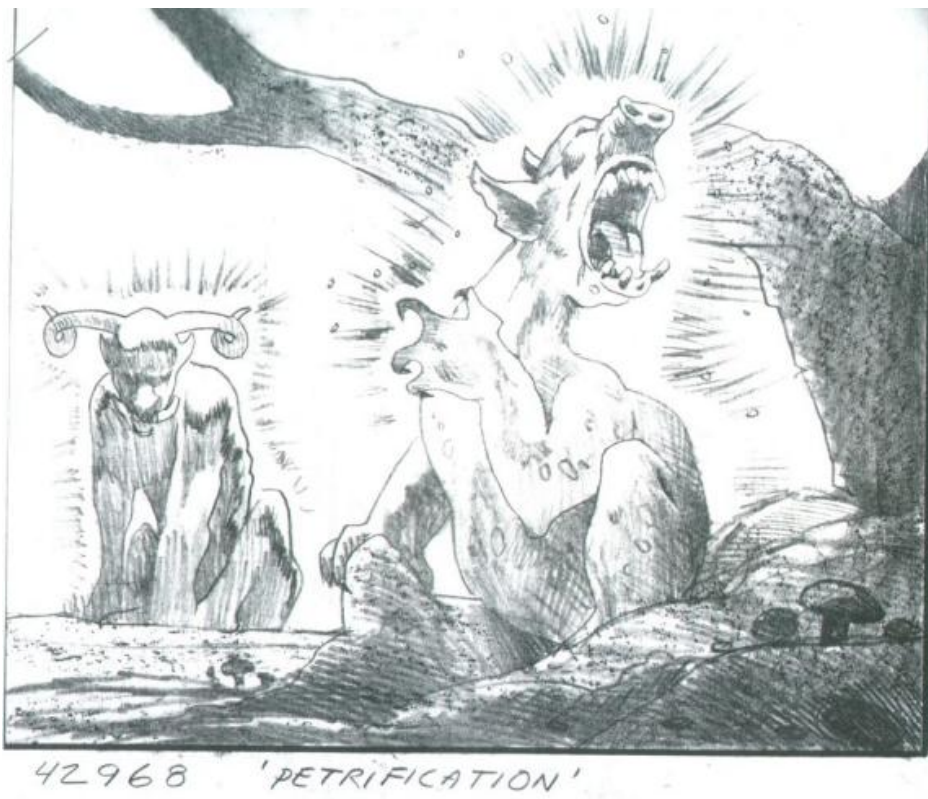

Home > Games > Magic > [Magicthegathering.com](#) > Magic Arcana

Sketches: Aurification

Magic Arcana
Tuesday, March 4, 2003

This week's "Sketches" looks at the *Onslaught* enchantment, *Aurification* by Gary Ruddell.

1. Art Description

These are the instructions given to the artist:

"Color: White

Location: Daru Plains

Action: A beast changing into a statue of gold. Perhaps, we see other creatures that have been turned into gold in the background."

The card's playtest name was "Petrification," because the original concept was that the enchantment turned creatures into stone, but it was changed because changing things into gold was cooler.

2. Sketch

This is the preliminary sketch of "Petrification" submitted by Ruddell.

3. Final Art

Here is a large version of the final piece.

PRODUCTS

MAGIC ONLINE

Download MOL III Now!

Top 8 Decklists

2008 City Champs Finals Standard

MESSAGE BOARDS

Magic General Forum

magicthegathering.com Forum

RULES

RULES